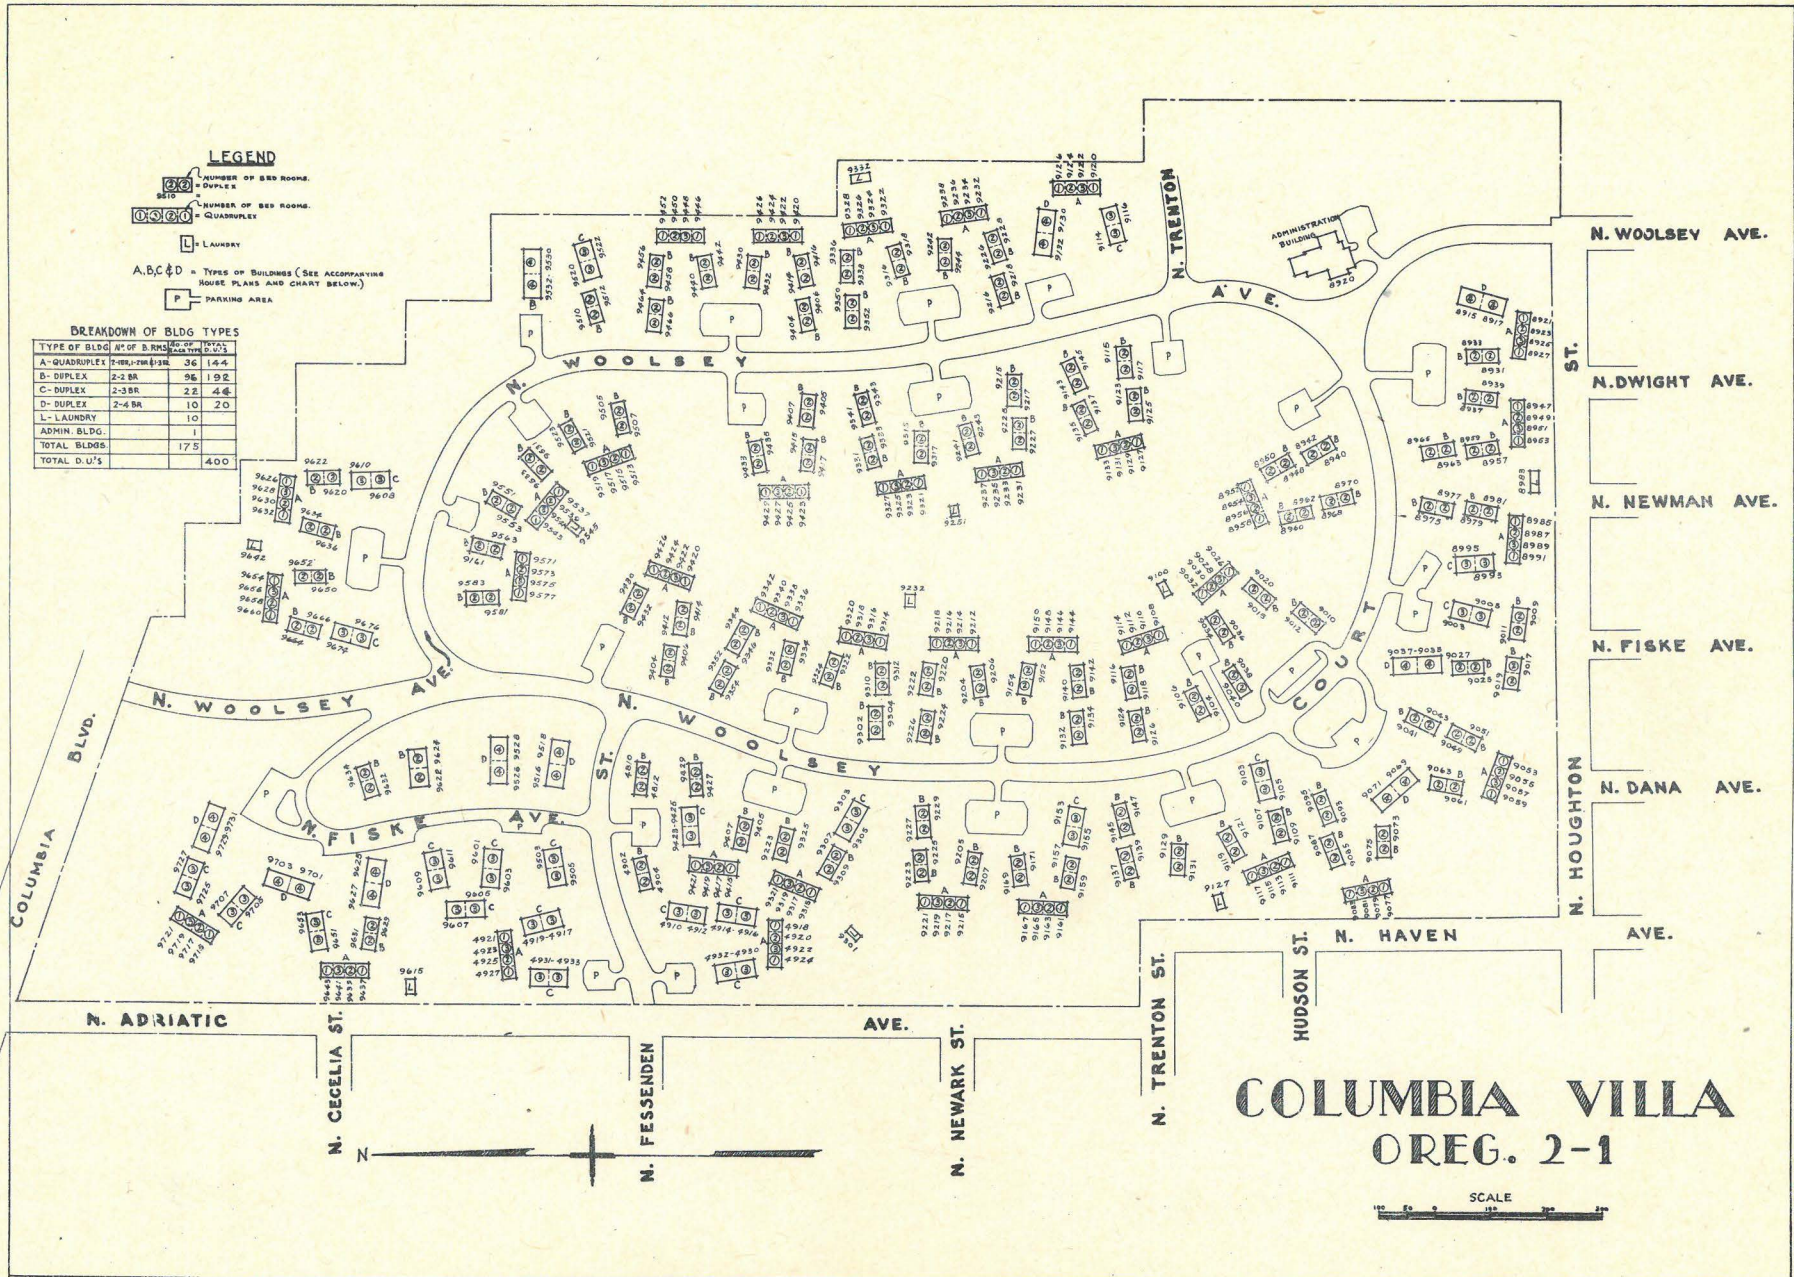

LEGEND

BREAKDOWN OF BLDG TYPES

TYPE OF BLDG	# OF BLDGS	# OF UNITS
A - QUADRUPLEX	2-4R-TM-3R	36 144
B - DUPLEX	2-2 BR	96 192
C - DUPLEX	2-3 BR	22 44
D - DUPLEX	2-4 BR	10 20
L - LAUNDRY		10
ADMIN BLDG.		1
TOTAL BLDGS		175
TOTAL D.U.'S		400

**COLUMBIA VILLA
OREG. 2-1**