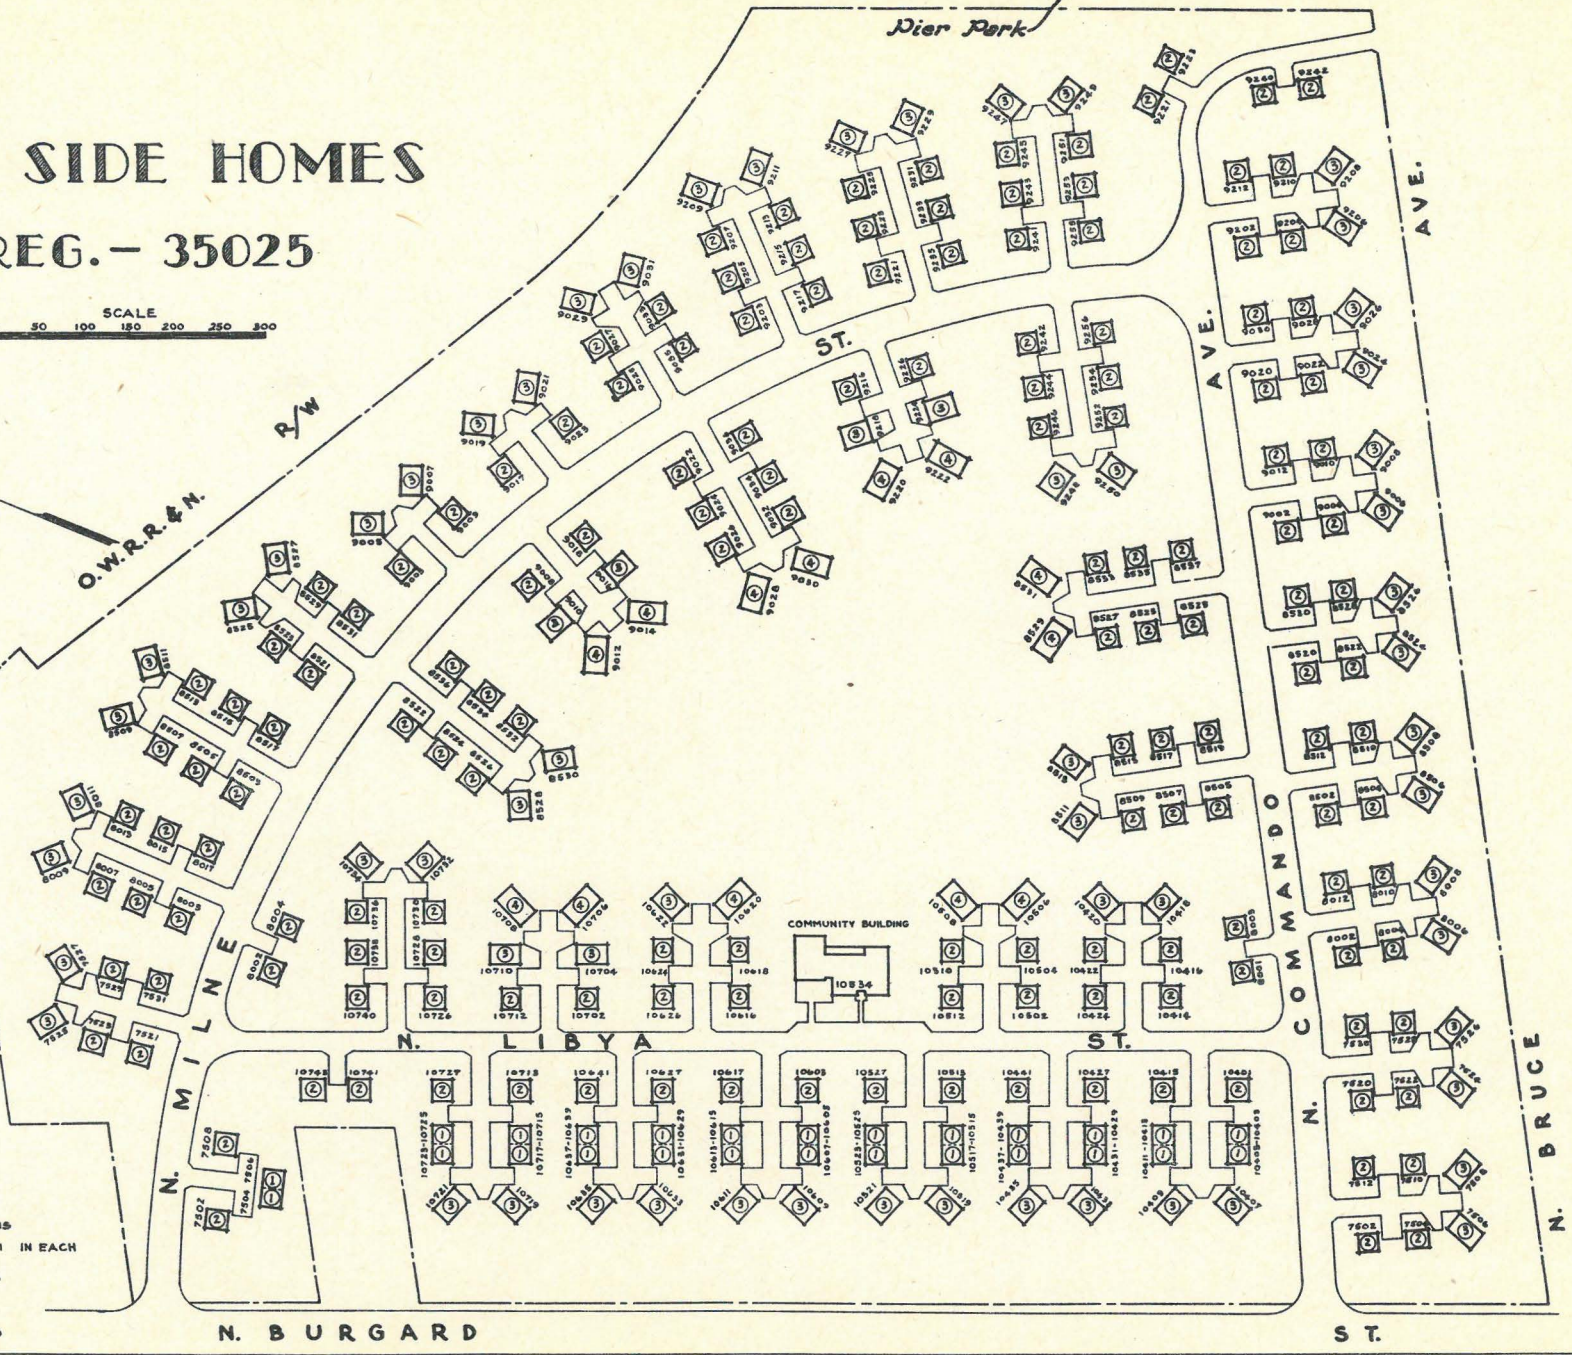

# PARK SIDE HOMES

## OREG. - 35025

O.W.R.R. & N.  
P/W

Dier Park

### LEGEND

- 7524 - STREET ADDRESS
- (2) - NUMBER OF BED ROOMS
- (1)(1) - DUPLEX, 1 BED ROOM IN EACH
- 26 - ONE BED ROOM UNITS
- 156 - TWO " "
- 65 - THREE " "
- 13 - FOUR " "
- 260 TOTAL DWELLING UNITS

N. BURGARD

ST.